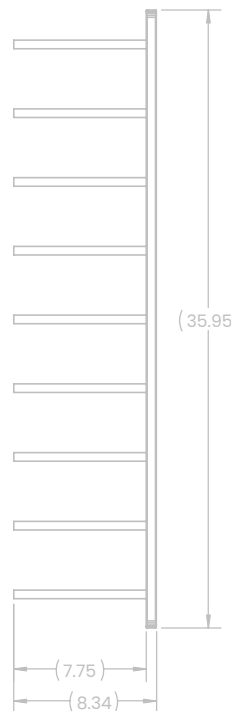

ULTRA WALL RAILS

ST (Cork-Out)

FEATURES

- + Modern, sleek design makes any area organized and aesthetically pleasing.
- + Stores bottles horizontally allowing moisture to the cork and maximizing label visibility.
- + Wall-mounted wine rack that is easy to install and includes mounting hardware.
- + Scratch and mar resistant.
- + Holds up to 12 wine bottles.
- + CAD blocks available.

FINISH OPTIONS

A

Matte
Black

B

Chrome

Chrome finish is
outgoing as of
1/01/21.

A

ULTRA WALL RAILS