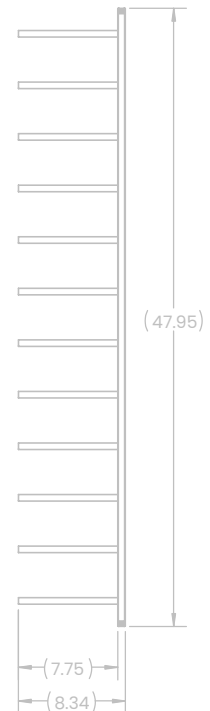

ULTRA WALL RAILS

ST (Cork-Out)

FEATURES

- + Modern, sleek design makes any area organized and aesthetically pleasing.
- + Stores bottles horizontally allowing moisture to the cork and maximizing label visibility.
- + Wall-mounted wine rack that is easy to install and includes mounting hardware.
- + Scratch and mar resistant.
- + Holds up to 12 wine bottles.
- + CAD blocks available.

FINISH OPTIONS

A

Matte
Black

B

Chrome

Chrome finish is
outgoing as of
1/01/21.

A

ULTRA WALL RAILS

HZ (Label-Out)

B