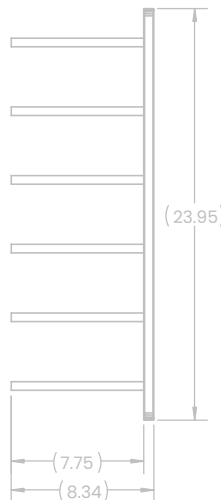

FINISH OPTIONS

A

Matte
Black

B

Chrome

Chrome finish is
outgoing as of
1/01/21.

A