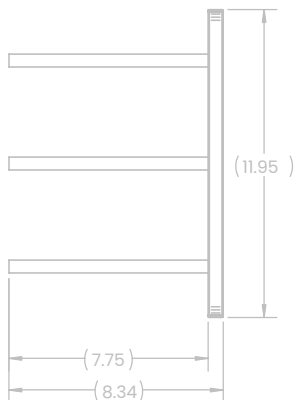

FINISH OPTIONS

A

Matte
Black

B

Chrome

Chrome finish is
outgoing as of
1/01/21.

A