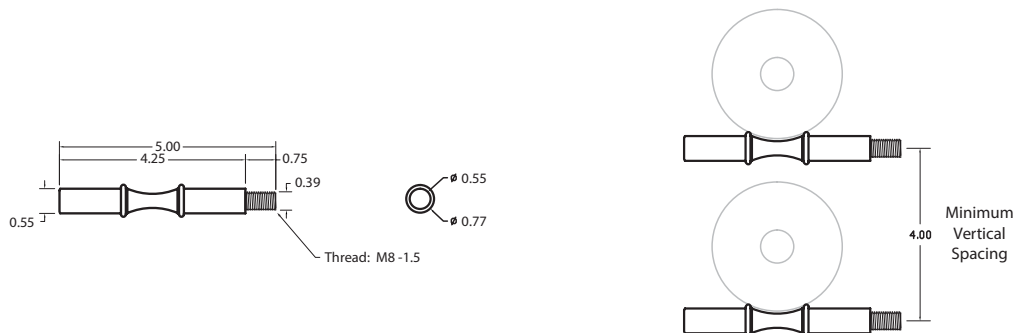

ULTRA WINE PEGS

HZ (Label-Out)

FEATURES

- + Sleek, modern design.
- + Stores bottles horizontally in a distinguished way and allows moisture to the cork.
- + Crafted from lightweight, durable material.
- + Scratch and mar resistant.
- + Paired with Ultra M8 threaded insert (included in packaging).
- + CAD blocks available.

FINISH OPTIONS

Brushed Aluminum

Matte Black

Satin Aluminum

Max. Panel Material Thickness: 1/2"

SINGLE DEEP

ULTRA WINE PEGS

HZ (Label-Out)