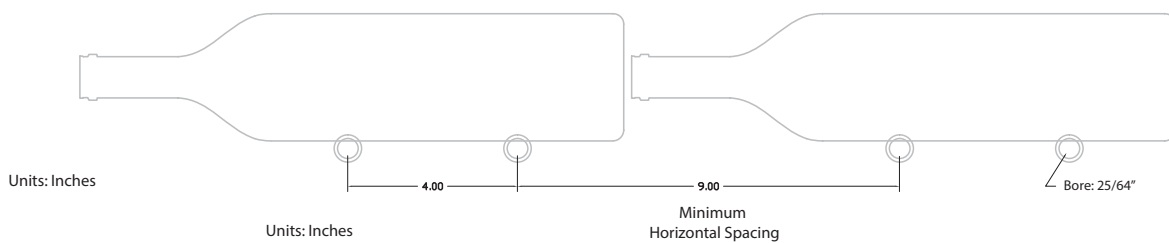

ULTRA WINE PEGS

HZ (Label-Out)

FEATURES

- + Sleek, modern design.
- + Stores bottles horizontally in a distinguished way and allows moisture to the cork.
- + Crafted from lightweight, durable material.
- + Scratch and mar resistant.
- + Paired with Ultra M8 threaded insert (included in packaging).
- + CAD blocks available.

FINISH OPTIONS

Brushed Aluminum

Matte Black

Satin Aluminum

Max. Panel Material Thickness: 1/2"

SINGLE DEEP

ULTRA WINE PEGS

HZ (Label-Out)

DOUBLE DEEP

ULTRA WINE PEGS

HZ (Label-Out)

TRIPLE DEEP