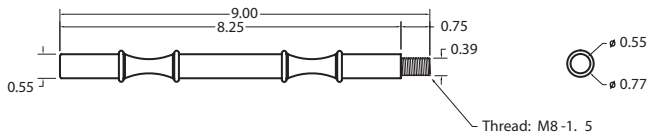

ULTRA WINE PEGS

HZ (Label-Out)

FEATURES

- + Sleek, modern design.
- + Stores bottles horizontally in a distinguished way and allows moisture to the cork.
- + Crafted from lightweight, durable material.
- + Scratch and mar resistant.
- + Paired with Ultra M8 threaded insert (included in packaging).
- + CAD blocks available.

FINISH OPTIONS

Brushed Aluminum

Matte Black

Satin Aluminum

Max. Panel Material Thickness: 1/2"

SINGLE DEEP

ULTRA WINE PEGS

HZ (Label-Out)

DOUBLE DEEP

ULTRA WINE PEGS

HZ (Label-Out)

TRIPLE DEEP