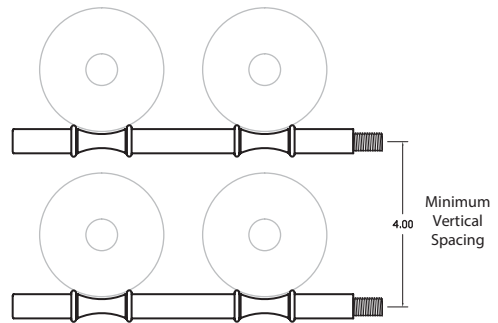

ULTRA WINE PEGS

HZ (Label-Out)

FEATURES

- + Sleek, modern design.
- + Stores bottles horizontally in a distinguished way and allows moisture to the cork.
- + Crafted from lightweight, durable material.
- + Scratch and mar resistant.
- + Paired with Ultra M8 threaded insert (included in packaging).
- + CAD blocks available.

FINISH OPTIONS

Brushed Aluminum

Matte Black

Satin Aluminum

Max. Panel Material Thickness: 1/2"

SINGLE DEEP

ULTRA WINE PEGS

HZ (Label-Out)

DOUBLE DEEP

ULTRA WINE PEGS

HZ (Label-Out)

TRIPLE DEEP