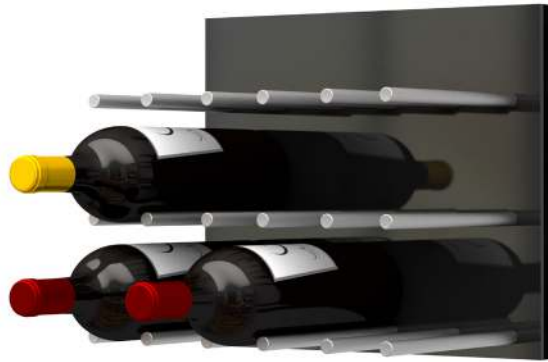

# ULTRA FUSION

Fusion Panel ST (Cork-Out)

## FEATURES

- + Modern, sleek design makes any area organized and aesthetically pleasing.
- + Stores bottles horizontally allowing moisture to the cork and maximizing label visibility.
- + Wall-mounted wine rack that is easy to install and includes mounting hardware.
- + Scratch and mar resistant.
- + Holds up to 12 wine bottles.
- + CAD blocks available.