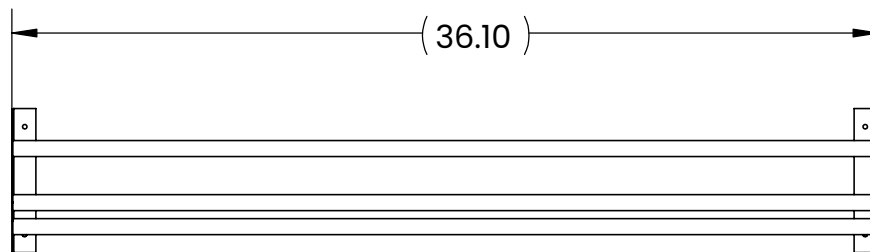

ULTRA DISPLAY ROW

Angled (Label-Out)

FEATURES

- + Modern, sleek design makes any area organized and aesthetically pleasing.
- + Designed to hold bottle securely in place and allows wine label to be viewed optimally.
- + Wall-mounted wine rack that is easy to install and includes mounting hardware.
- + Scratch and mar resistant.
- + 3FT supports 12, 4FT supports 16 bottles.
- + CAD blocks available.

FINISH OPTIONS

Matte
Black

3 FOOT

ROD POSITIONS, DISPLAY BRACKET 1
REMOVED FOR CLARITY

ULTRA DISPLAY ROW

Angled (Label-Out)

4 FOOT

ROD POSITIONS, DISPLAY BRACKET 1
REMOVED FOR CLARITY