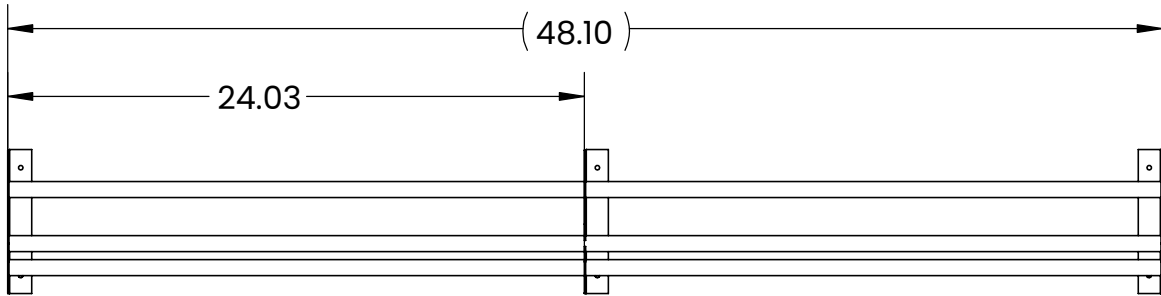

ULTRA DISPLAY ROW

Angled (Label-Out)

FEATURES

- + Modern, sleek design makes any area organized and aesthetically pleasing.
- + Designed to hold bottle securely in place and allows wine label to be viewed optimally.
- + Wall-mounted wine rack that is easy to install and includes mounting hardware.
- + Scratch and mar resistant.
- + 3FT supports 12, 4FT supports 16 bottles.
- + CAD blocks available.

FINISH OPTIONS

Matte
Black

3 FOOT

ROD POSITIONS, DISPLAY BRACKET 1
REMOVED FOR CLARITY

ULTRA DISPLAY ROW

Angled (Label-Out)

4 FOOT

ROD POSITIONS, DISPLAY BRACKET 1
REMOVED FOR CLARITY