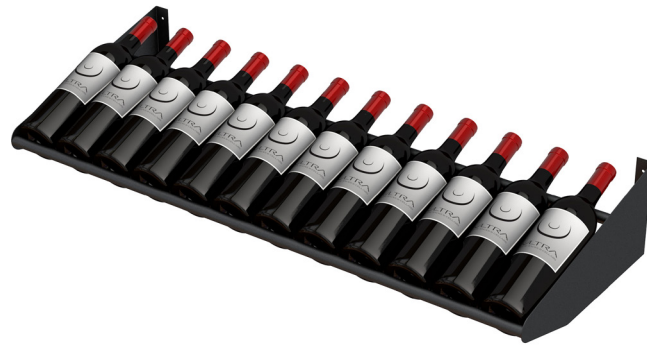

ULTRA DISPLAY ROW

Angled (Label-Out)

FEATURES

- + Modern, sleek design makes any area organized and aesthetically pleasing.
- + Designed to hold bottle securely in place and allows wine label to be viewed optimally.
- + Wall-mounted wine rack that is easy to install and includes mounting hardware.
- + Scratch and mar resistant.
- + 3FT supports 12, 4FT supports 16 bottles.
- + CAD blocks available.

FINISH OPTIONS

Matte
Black

3 FOOT

ROD POSITIONS, DISPLAY BRACKET 1
REMOVED FOR CLARITY

ULTRA DISPLAY ROW

Angled (Label-Out)

4 FOOT

ROD POSITIONS, DISPLAY BRACKET 1
REMOVED FOR CLARITY