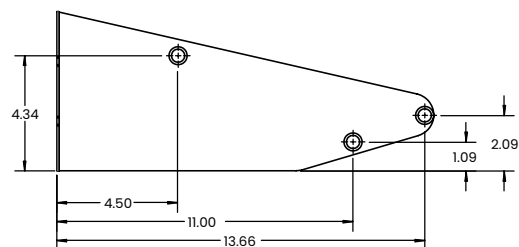

ULTRA DISPLAY ROW

Angled (Label-Out)

FEATURES

- + Modern, sleek design makes any area organized and aesthetically pleasing.
- + Designed to hold bottle securely in place and allows wine label to be viewed optimally.
- + Wall-mounted wine rack that is easy to install and includes mounting hardware.
- + Scratch and mar resistant.
- + 3FT supports 12, 4FT supports 16 bottles.
- + CAD blocks available.

FINISH OPTIONS

Matte
Black

3 FOOT

ROD POSITIONS, DISPLAY BRACKET 1
REMOVED FOR CLARITY

ULTRA DISPLAY ROW

Angled (Label-Out)

4 FOOT

ROD POSITIONS, DISPLAY BRACKET 1
REMOVED FOR CLARITY