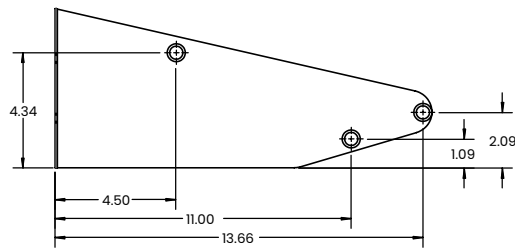

ULTRA DISPLAY ROW

Angled (Label-Out)

FEATURES

- + Modern, sleek design makes any area organized and aesthetically pleasing.
- + Designed to hold bottle securely in place and allows wine label to be viewed optimally.
- + Wall-mounted wine rack that is easy to install and includes mounting hardware.
- + Scratch and mar resistant.
- + 3FT supports 12, 4FT supports 16 bottles.
- + CAD blocks available.

FINISH OPTIONS

Matte
Black

3 FOOT

ROD POSITIONS, DISPLAY BRACKET 1
REMOVED FOR CLARITY

ULTRA DISPLAY ROW

Angled (Label-Out)

4 FOOT

ROD POSITIONS, DISPLAY BRACKET 1
REMOVED FOR CLARITY