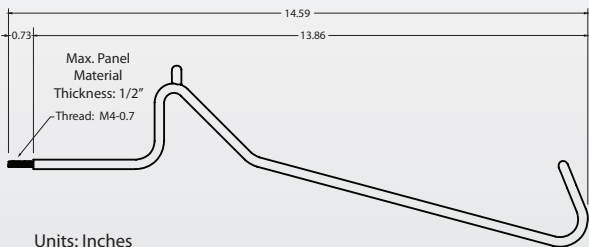

WINE RACKS & CELLARS

UltraWineRacks.com • 800.343.9463 x802

Ultra Wine Cradle

Key Features:

- Allows wine labels to be viewed at an optimal angle.
- Designed to hold bottle securely in place, earthquake resistant.
- Crafted from lightweight, durable material.
- Scratch and mar resistant finish.
- Easy to install.
- Patented design.

Color Options:

- Black
- Chrome

Max. Panel Material Thickness: 1/2"

Units: Inches